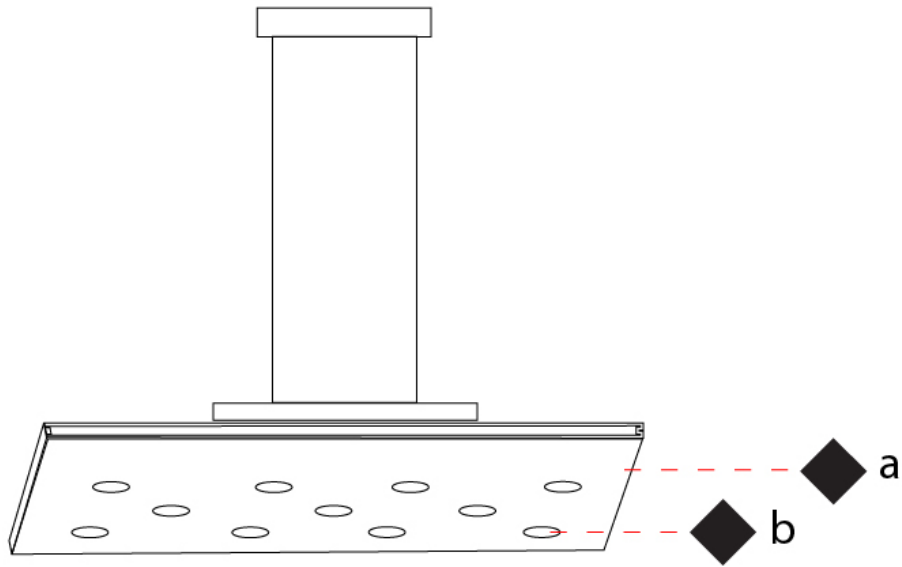

POP 11 LIGHT SUSPENSION

D41036-

PROJECT _____

TYPE _____

SPECIFIER _____

QUANTITY _____

DATE _____

D