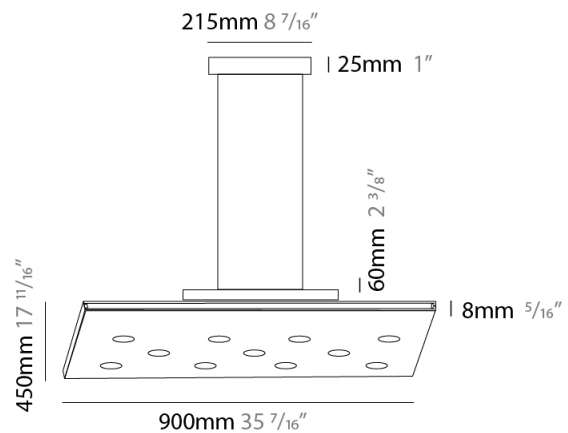

PROJECT	
TYPE	
SPECIFIER	
QUANTITY	
DATE	

POP 11 LIGHT SUSPENSION

D41036-

base number   Finish
Options

1. To build a product code in our configurator select the specify button on the base model # product page
2. To build a manual product code on this datasheet choose from the options listed below in blue font and add the suffix to the base model #

GENERAL

Series: Pop
Subseries: Pop 11 Light
Brand: Icone
Division: Design
Mounting Type: Suspension
Mounting Location: Ceiling
Subcategory: Pendant

PHYSICAL

Shape: Rectangle
Length (mm): 900
Length (in): 35 ⁷/₁₆
Width (mm): 450
Width (in): 17 ¹¹/₁₆
Light Distribution: Direct
Fixture Finish: WHI / WAM / BKA / GBG / SLA
Fixture Material: Aluminum

ELECTRICAL

Lamp Type: LED
Total Output Wattage (W): 50
Dimming: Electronic Low Voltage Dimming
Input Voltage (V): 120Vac Direct Line

LED

Number of LEDs: 11
Color Temperature (°K): 3000
Nominal Lumen (lm): 3850
CRI: >90 CRI
Lamp Life (hrs): 50000

OPTICAL

RATINGS AND CERTIFICATIONS

Certified By: Certified for North American Standards
IP rating: IP20