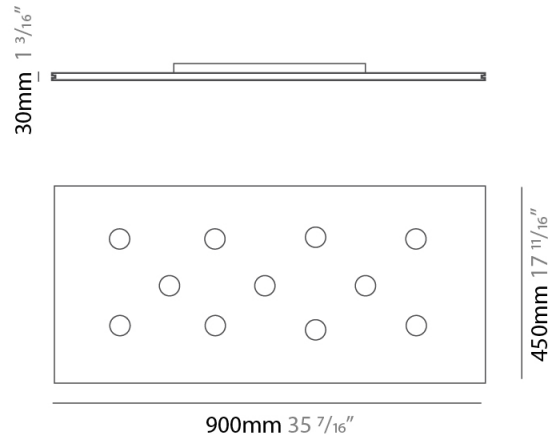

PROJECT
TYPE
SPECIFIER
QUANTITY
DATE

POP 11 LIGHT SURFACE

D42027-

base number   Finish
Options

1. To build a product code in our configurator select the specify button on the base model # product page
2. To build a manual product code on this datasheet choose from the options listed below in blue font and add the suffix to the base model #

GENERAL

Series: Pop
Subseries: Pop 11 Light
Brand: Icone
Division: Design
Mounting Type: Surface
Mounting Location: Ceiling
Subcategory: Ambient

PHYSICAL

Shape: Rectangle
Length (mm): 450
Length (in): 17 ¹¹/₁₆
Width (mm): 900
Width (in): 35 ⁷/₁₆
Extension (mm): 30
Extension (in): 1 ³/₁₆
Light Distribution: Direct
Fixture Finish: WHI / WAM / BKA / GBG / SLA
Fixture Material: Aluminum

ELECTRICAL

Lamp Type: LED
Total Output Wattage (W): 49.5
Dimming: Electronic Low Voltage Dimming
Input Voltage (V): 120Vac Direct Line

LED

Number of LEDs: 11
Color Temperature (°K): 3000
Nominal Lumen (lm): 3850
CRI: >90 CRI
Lamp Life (hrs): 50000

OPTICAL

RATINGS AND CERTIFICATIONS

Certified By: Certified for North American Standards
IP rating: IP20