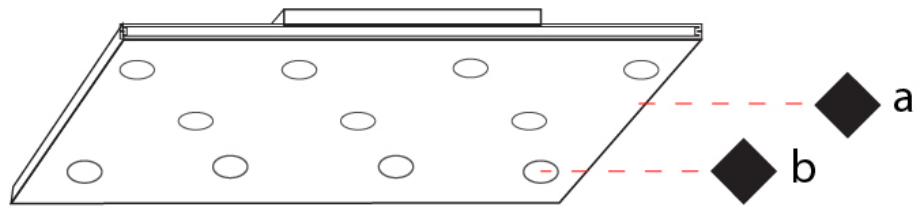

POP 11 LIGHT SURFACE

D42027-

PROJECT _____

TYPE _____

SPECIFIER _____

QUANTITY _____

DATE _____